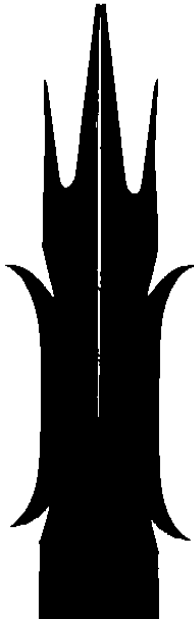

Cold Formed Sections - 7 Spikes

Panels 100mm Gap
20 Palings per Panel

Height	Length
1.8m	3.0m
2.0m	3.0m

Sliding Gates

Height	Length
1.8m	per meter
2.0m	per meter

Posts - Includes Pole Cap

Height
2.4m

Any other sizes made to order